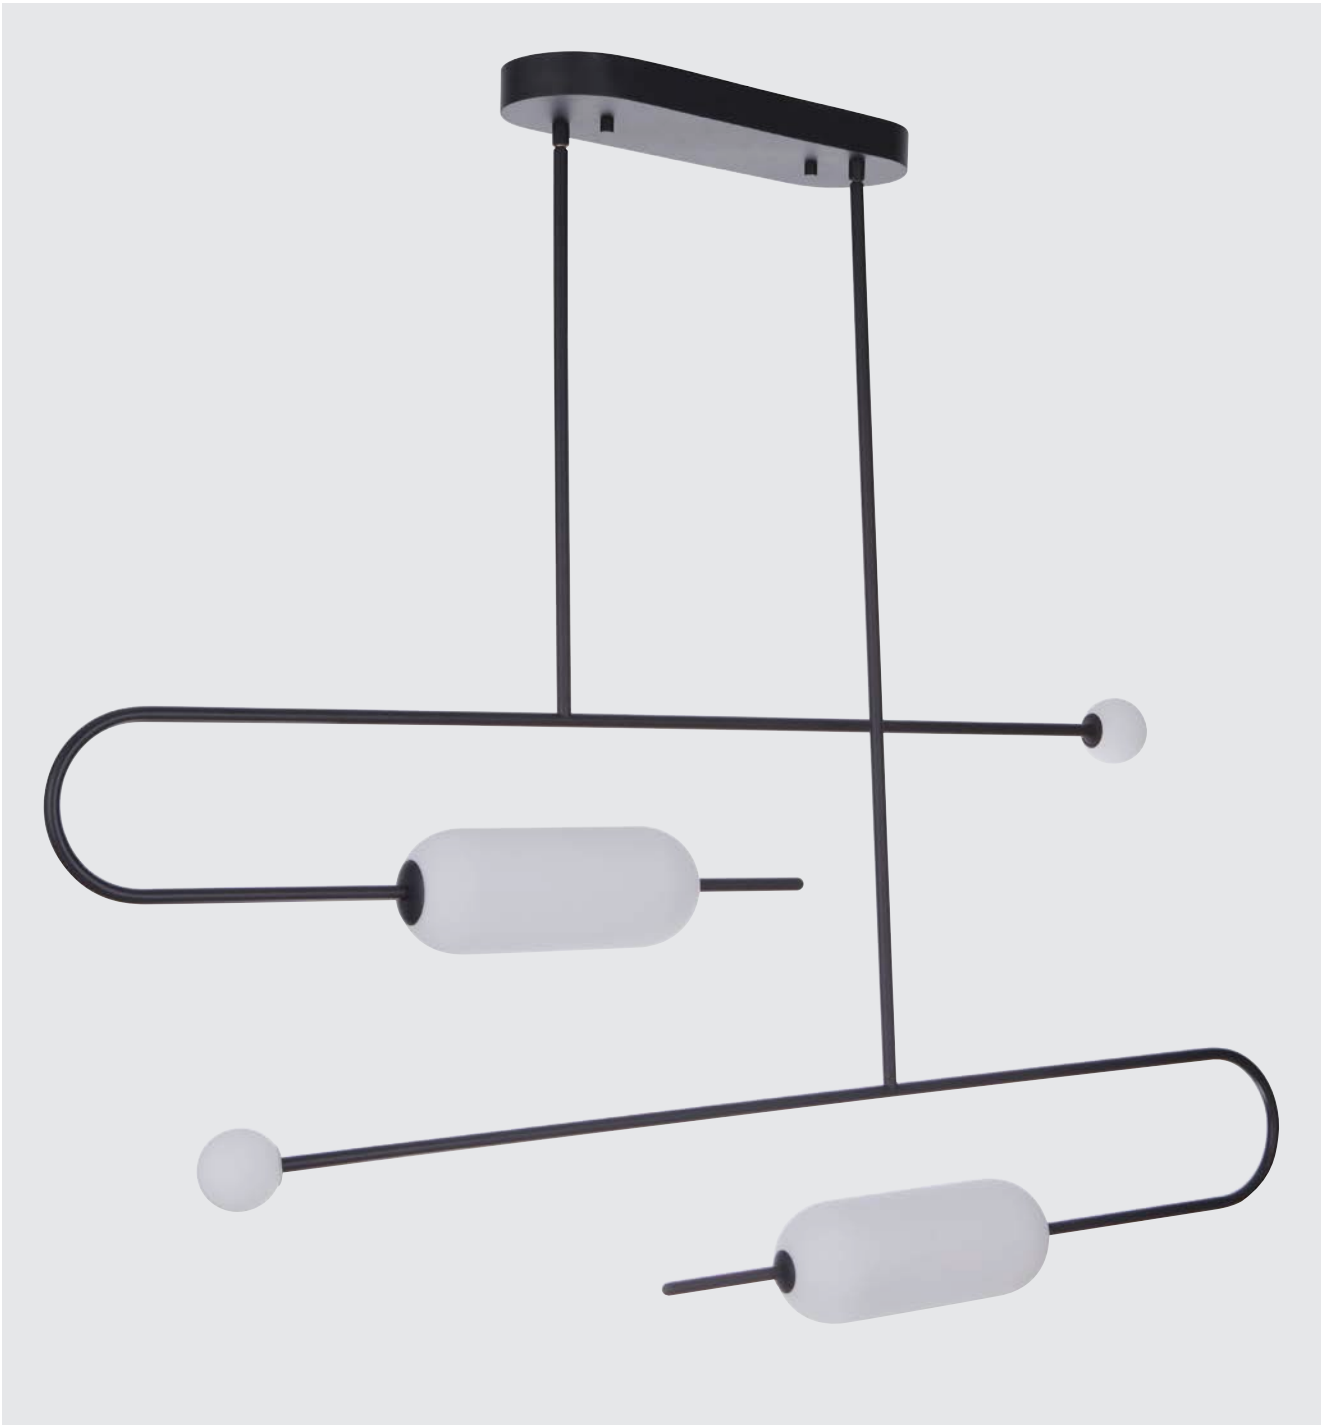

CONTEMPORARY COLLECTIONS

Anillo	18
Centric	8
Dolby	14
Melody	12
Mira	10
Orion	16
Pinnacle	20
Tuli	6

CONTEMPORARY COLLECTION

TULI COLLECTION

Lighting Goals! The Tuli collection is the ideal bridge between function and inspiration. Like a contemporary piece of art, the sleek curves accented with beautiful white glass encapsulated state-of-the-art LED lights are guaranteed to be a conversation starter.

CONTEMPORARY COLLECTION

CENTRIC COLLECTION

NEW

Brilliant LED light illuminates the clear seeded glass shades of these contemporary dimmable pendants and semi flushmounts within the Centric Collection by Craftmade. Featuring adjustable height cords, multiple sizes and finishes, The Centric collection offers the flexibility to hang a single pendant or multiple pendants clustered together to create a customized look uniquely your own.