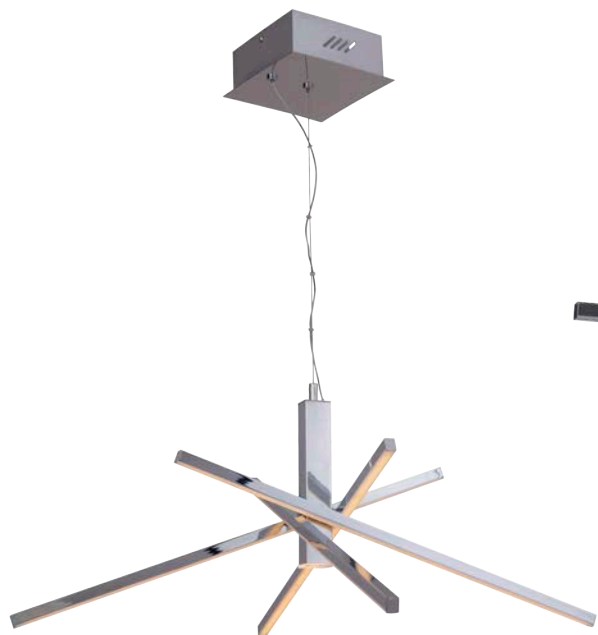

CONTEMPORARY COLLECTION

PINNACLE COLLECTION

The interactive quality of our Pinnacle LED lighting collection is truly cutting edge. The suspended, horizontal starburst pattern features slim metal arms that can be reconfigured for an ever-changing dynamic.