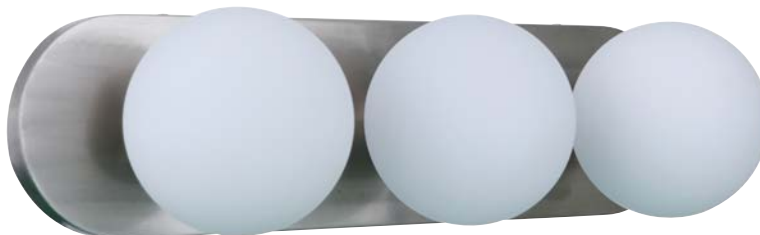

53903-BNK - 3 Light Vanity
23.25"W x 6"H x 7"E; 23.25"W x 6"H Backplate
60 Watt Medium Base