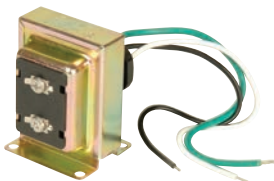

T1610 - Transformer Button
2"D x 2.25"W x 1.9"H
16 Volts, 10 VA, 10 Watts