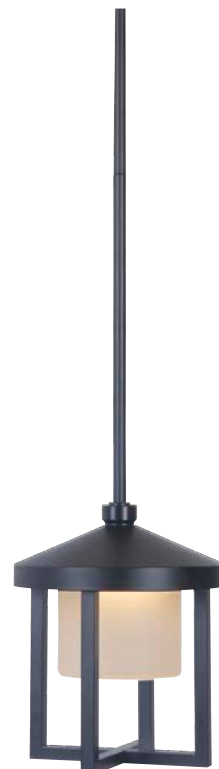

Z9211-MN-LED - Pendant
7.5"W x 8.75"H; 3 x 12: Downrods; 5' Wire
White Frosted Glass; 9 Watt LED, 963 Lumens
Extra Downrods: Part# RP-9195-(Finish)

LED - COLOR TEMP: 3000K (DIMMABLE)
CRI: 90

FINISHES: MIDNIGHT (MN), SATIN ALUMINUM (SA)

SUPERIOR UV PROTECTION AGAINST FADING - FINISH GUARANTEED FOR 5 YEARS.