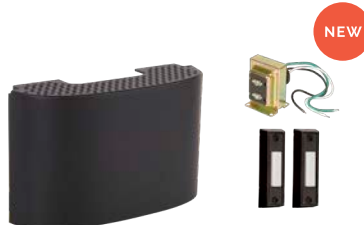

CK2001-FB - Designer Chime
2.59"D x 8.25"W x 4.9"H
CK2001-BN - Kit contains 2 black buttons
CK2001-W - Kit contains 2 black buttons