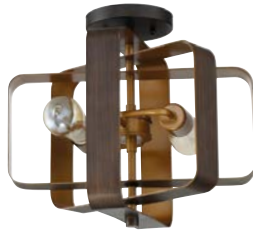

48552-ABZ - Linked 2 Light Semi Flush
14"W x 11.63"H
60 Watt Medium Base