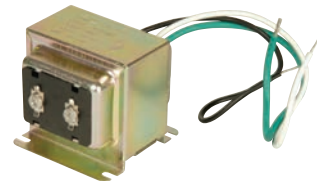

T1630 - Transformer Button
2.75"D x 2.25"W x 2.5"H
16 Volts, 30 VA, 30 Watts

Transformer Information

- Use 18 Gauge Wire on all Chime Installations
- T1610 One - 2 Note Chimes with all Wires Less than 50'
- T1615 One - 2 Note Chimes with any Wire Longer than 50'
  Two - 2 Note Chime with all Wires Less than 50'
- T1630 One - 2 Note Chimes with all Wires Longer than 50'
  Two - 2 Note Chimes with any Wire Longer than 50'
  Three - 2 Note Chimes
  One - 8 Note Chimes with any Wire Longer than 50'