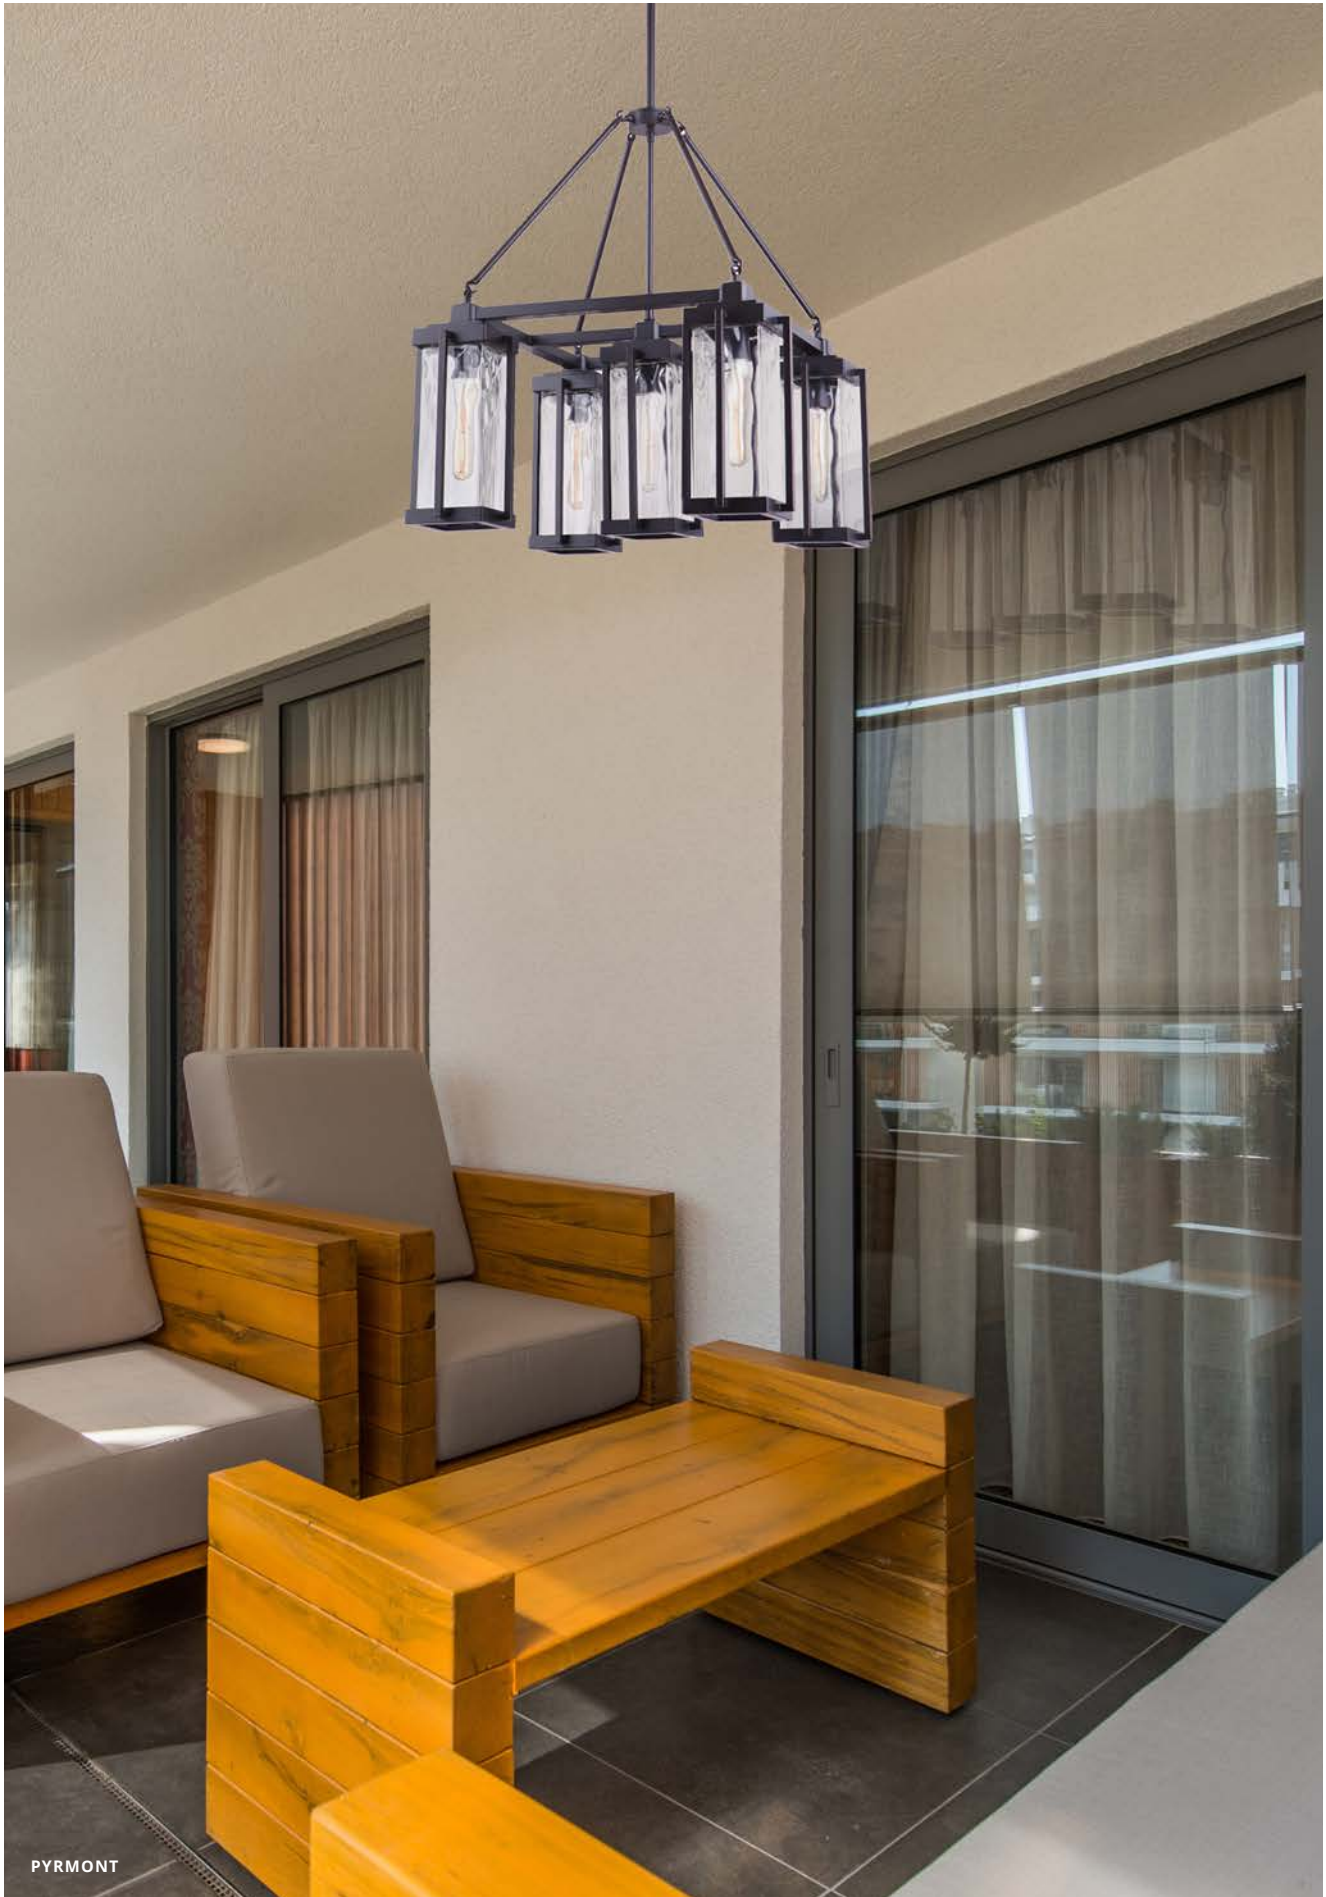

OUTDOOR COLLECTIONS

Crosspoint	190
Homestead	186
Pyrmont	184
Union	188