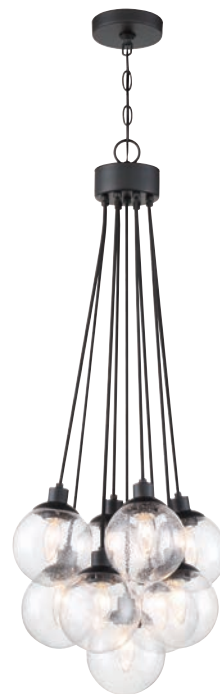

53399-FB - 9 Light Pendant
16.25"W x 39.75"H; 6' Chain, 10' Wire
40 Watt Candelabra; Clear Seeded Glass - 5.5"D