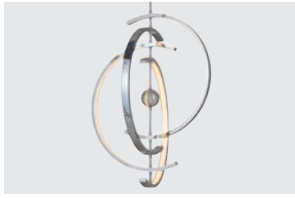

CRAFTMADE™
LIGHTING

MADE YOU LOOK.

VISUAL INDEX

Anillo
Page 18

Ashwood
Page 162

Barrett Place
Page 154

Bastion
Page 72

Bentley
Page 152