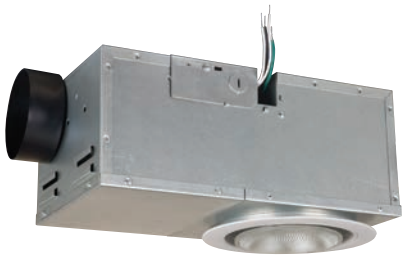

TFV70REC - Recessed Vent
Trim: 7.3" Dia x .63" H
Housing: 14" D x 8" W x 7.1" H
70 CFM; 2.0 Sone; 1 - 75 Watt