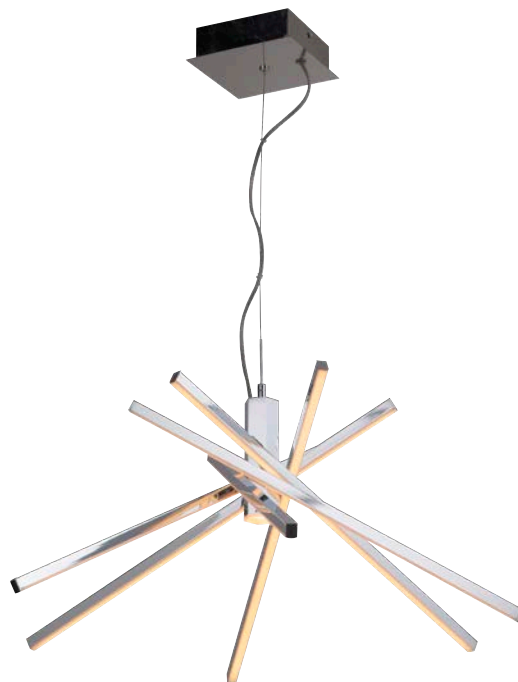

45726-CH-LED - 6 Arm LED Chandelier
28.88" Max W x 23.75"H; 8' Cable
68 Watt LED, 2502 Lumens
Adjustable Configuration

SCAN FOR VIDEO

LED - COLOR TEMP: 3000K (DIMMABLE)
CRI: 90

FINISHES: CHROME (CH)