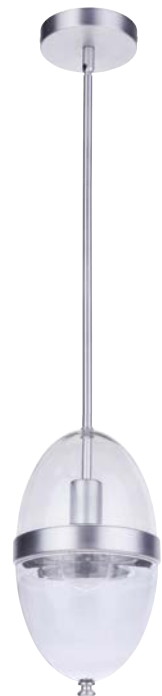

ZA3511-SA - Pendant
6.75"W x 13"H; 2 x 12" & 2 x 6" Downrods, 6' Wire
Clear Glass; 60 Watt Medium Base
Extra 12" Downrods: Part# RP-9200-(FINISH)

FINISHES: MIDNIGHT (MN), SATIN ALUMINUM(SA)

SUPERIOR UV PROTECTION AGAINST FADING - FINISH GUARANTEED FOR 5 YEARS.