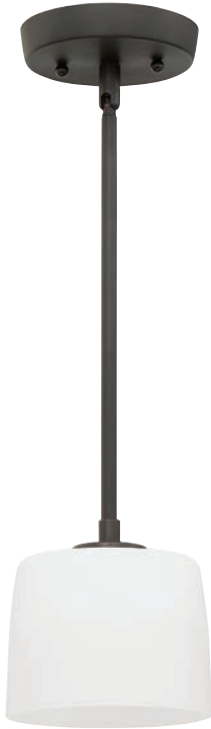

43591-ABZ - 1 Light Mini Pendant
5.88"W x 5.88"H; 2 x 12" & 2 x 6" Downrods; 5.5' Wire
60 Watt Medium Base; White Opal Glass - 5.88"D