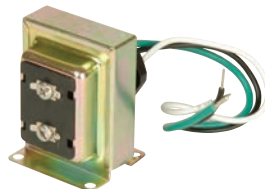

T1615 - Transformer Button
2"D x 2.25"W x 1.9"H
16 Volts, 15 VA, 15 Watts