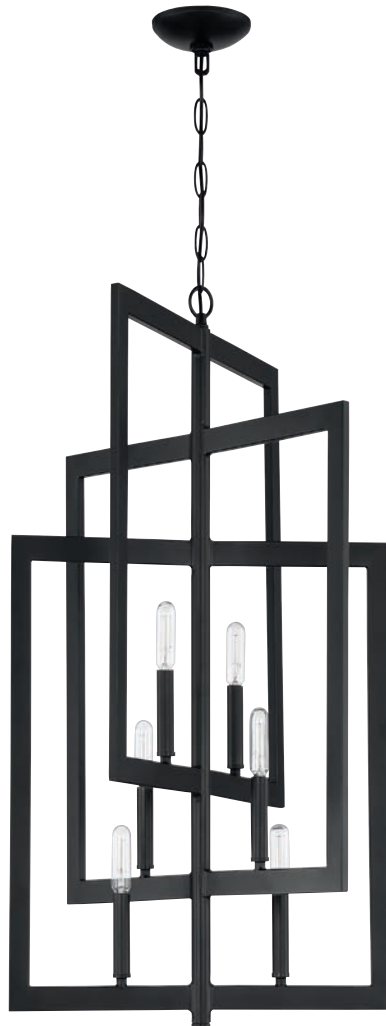

44934-GT - 4 Light Foyer
15.5"W x 21.5"H; 6' Chain, 10' Cord
60 Watt Candelabra

44936-ESP - 6 Light Foyer
19"W x 28"H; 6' Chain, 10' Cord
60 Watt Candelabra

44938-GT - 8 Light Foyer
21"W x 33"H; 6' Chain, 10' Cord
60 Watt Candelabra