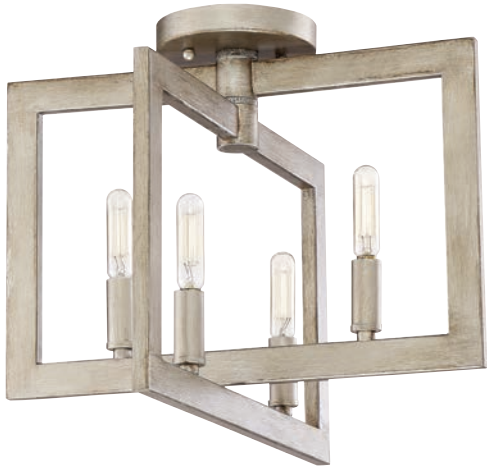

44954-GT - 4 Light Semi Flush
14.5"W x 12"H;
60 Watt Candelabra