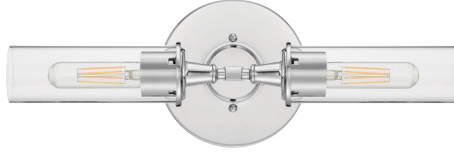

38002-CH - Chrome
Modina 2 Light Wall Sconce
19.5"W x 6.75"H x 4"E; 6.75" Dia Backplate
Clear Glass; 60 Watt Medium Base
Finishes: CH, ESP
LED Filament Bulbs Included