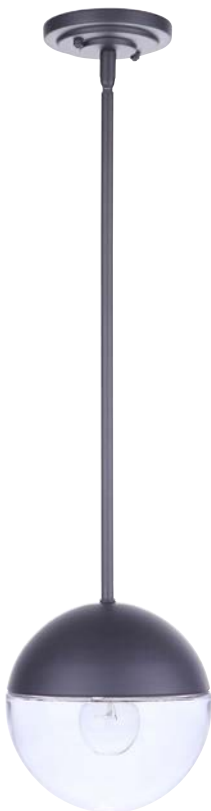

ZA3411-MN - Pendant
7.5"W x 8.2"H; 2 x 12" & 2 x 6" Downrods, 6' Wire
60 Watt Medium Base; Clear Glass
Extra 12" Downrods: Part# RP-9200-(FINISH)