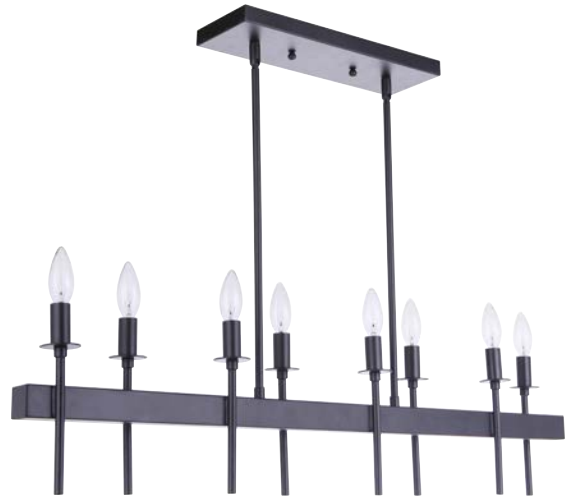

54378-FB - 8 Light Island
38.13"L x 4.75"W x 8.88"H; 4 x 12" & 4 x 6" Downrods, 6' Cord
60 Watt Candelabra