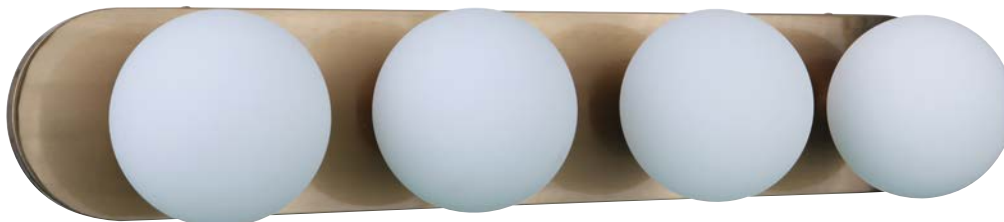

53904-SB - 4 Light Vanity
32"W x 6"H x 7"E; 32"W x 6"H Backplate
60 Watt Medium Base

FINISHES: BRUSHED POLISHED NICKEL (BNK), SATIN BRASS (SB)