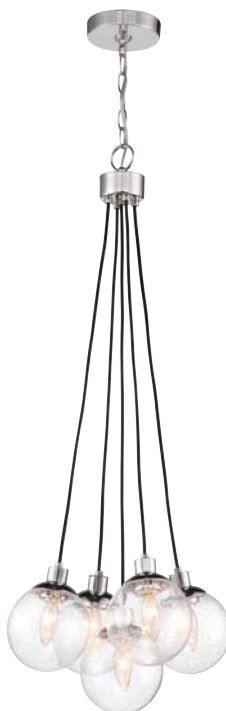

53395-CH - 5 Light Pendant
14.75"W x 39.25"H; 6' Chain, 10' Wire
40 Watt Candelabra; Clear Seeded Glass - 5.5"D